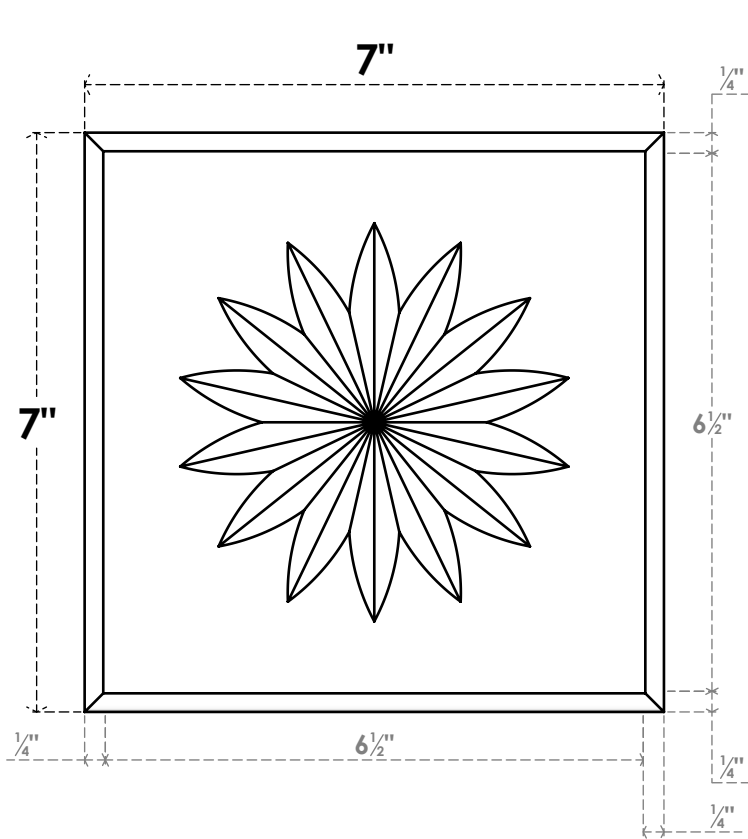

# ROSP070X070X050SDG11

7"W X 7"H X 1/2"P STANDARD SEDGWICK FLOWER ROSETTE WITH ROUNDED EDGE, ARCHITECTURAL GRADE PVC

**FRONT**

**SIDE**

EKENA MILLWORK  
2300 WEST MAIN ST.  
CLARKSVILLE, TX 75426  
TOLL FREE: 866-607-0453  
WWW.EKENAMILLWORK.COM