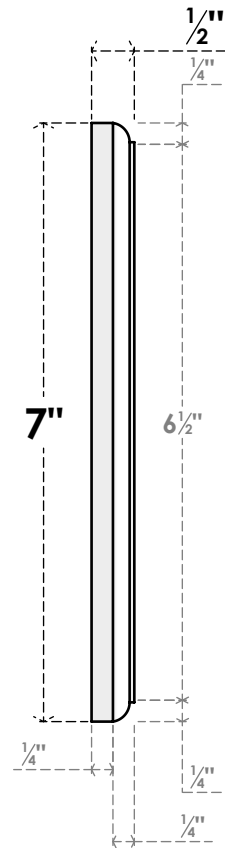

# ROSP070X070X050SDG11

7"W X 7"H X 1/2"P STANDARD SEDGWICK FLOWER ROSETTE WITH ROUNDED EDGE, ARCHITECTURAL GRADE PVC

**FRONT**

**SIDE**

EKENA MILLWORK  
2300 WEST MAIN ST.  
CLARKSVILLE, TX 75426  
TOLL FREE: 866-607-0453  
WWW.EKENAMILLWORK.COM

**NOTES**

1. INSTALLATION TO BE COMPLETED IN ACCORDANCE WITH MANUFACTURER'S SPECIFICATIONS.
2. DRAWING MAY NOT BE TO SCALE
3. THIS DRAWING IS INTENDED FOR DESIGN AND PLANNING PURPOSES ONLY.
4. ALL INFORMATION CONTAINED HEREIN WAS CURRENT AT THE TIME OF DEVELOPMENT BUT MUST BE REVIEWED AND APPROVED BY THE PRODUCT MANUFACTURER TO BE CONSIDERED ACCURATE.
5. ARCHITECTURAL GRADE PVC PRODUCTS ARE MADE FROM EXPANDED CELLULAR PVC AND COME NATURALLY WHITE BUT MAY BE PAINTED